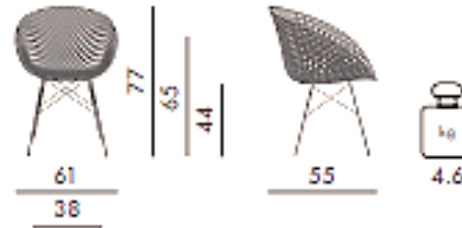

S. Matrix

The constant interplay of design and technological innovation has led to the creation of Smatrik, the latest interpretation of a chair, designed by Tokujin Yoshioka. It has an innovative frame that creates a three-dimensional effect, which makes it look incredibly light and elegant.

Brand: **KARTELL**

Item type: Armchair

Item code: 05836/09

Designer: Tokujin Yoshioka

Color: Black

Dimension: 61 x 55 x 77 cm

Please click the link for more option and finishes:

https://www.kartell.com/IT/it/sedute/smatrik/05836?variantName=x_color_Variant&variantValue=09